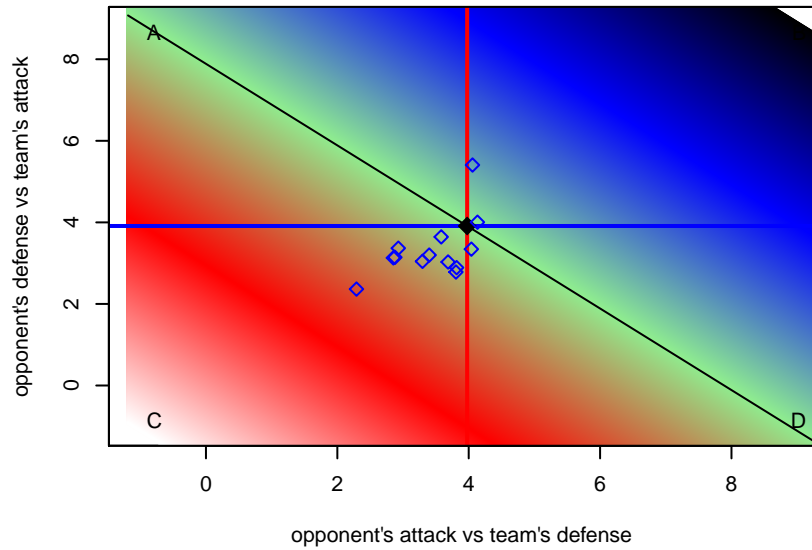

Venues played:  
 2016 NHB Cup Flight 1  
 2016 FWRL Desert 2002 U15

**La Roca Futbol Club Premier TJ B02**  
 Dots are actual minus expected GF (blue circles) and GA (red triangles).  
 Blue line is smoothed change in attack strength. Red is smoothed change in defense strength.

**attack and defense variance (black dot)  
relative to other teams  
and top 10 in region**

**attack and defense rating  
relative to others at age  
and all opponents in last 13 months**

**attack and defense rating  
relative to others at age  
and all opponents in last 13 months**

**Performance relative to 13 month average**

**Performance relative to 13 month average**

Distribution of opponents  
 Red = Lose zone, Blue = Win zone, Green = Even  
 Black line separates win/lose zones