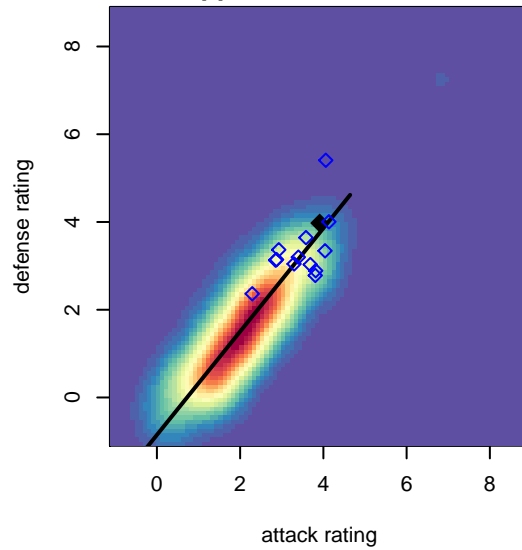

# La Roca Futbol Club Premier TJ B02

La Roca Futbol Club  
 Layton, UT  
 B02 total strength=1938  
 attack=49.97 defense=53.32

alt names used:  
 LA ROCA FC LA ROCA PREMIER '02 TJ  
 LA ROCALA ROCA PREMIER '02 TJ

Venues played:  
 2016 NHB Cup Flight 1  
 2016 FWRL Desert 2002 U15

**La Roca Futbol Club Premier TJ B02**  
 Dots are actual minus expected GF (blue circles) and GA (red triangles).  
 Blue line is smoothed change in attack strength. Red is smoothed change in defense strength.

**attack and defense variance (black dot)  
relative to other teams  
and top 10 in region**

**attack and defense rating  
relative to others at age  
and all opponents in last 13 months**

**attack and defense rating  
relative to others at age  
and all opponents in last 13 months**

**Performance relative to 13 month average**

**Performance relative to 13 month average**

Distribution of opponents  
 Red = Lose zone, Blue = Win zone, Green = Even  
 Black line separates win/lose zones