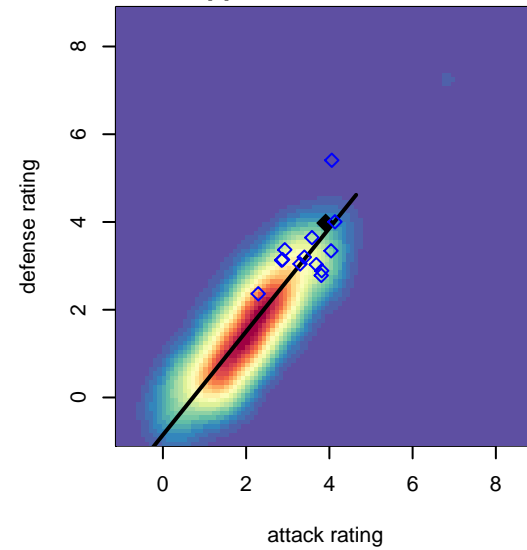

# La Roca Futbol Club Premier TJ B02

La Roca Futbol Club  
 Layton, UT  
 B02 total strength=1938  
 attack=49.97 defense=53.32

alt names used:  
 LA ROCA FC LA ROCA PREMIER '02 TJ  
 LA ROCALA ROCA PREMIER '02 TJ

Venues played:  
 2016 NHB Cup Flight 1  
 2016 FWRL Desert 2002 U15

**La Roca Futbol Club Premier TJ B02**  
 Dots are actual minus expected GF (blue circles) and GA (red triangles).  
 Blue line is smoothed change in attack strength. Red is smoothed change in defense strength.

**attack and defense variance (black dot)  
relative to other teams  
and top 10 in region**

**attack and defense rating  
relative to others at age  
and all opponents in last 13 months**

**attack and defense rating  
relative to others at age  
and all opponents in last 13 months**

**Performance relative to 13 month average**

**Performance relative to 13 month average**

Distribution of opponents  
 Red = Lose zone, Blue = Win zone, Green = Even  
 Black line separates win/lose zones